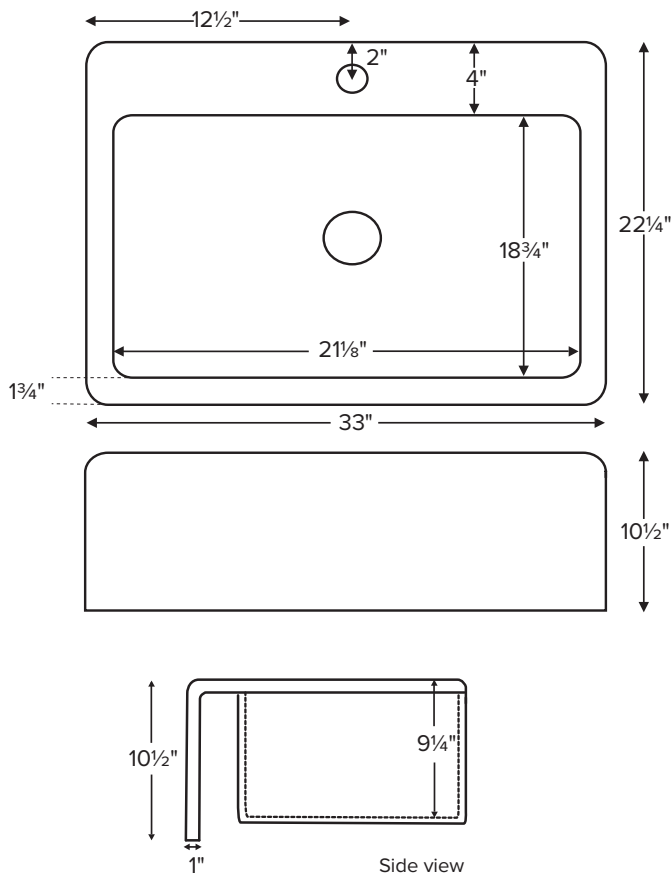

RKS254

33" x 22.25"

Bowl depth: 9.25"

Installation: Seamless Plain Apron Front

Material: Acrylic

Shipping Weight: 39 lbs / 18 kg

Options *Must be ordered at time of purchase.*

- White (RKS254W)
- Biscuit (RKS254B)

Accessories

- Large Sink Grid (RLSG)
- Sold individually.

Optional sink grid shown above.

CONSTRUCTION AND STANDARD FEATURES

- Accommodates 3.5" kitchen drain.
- Can be undermounted or caulked directly to the countertop without the use of clips or channels.
- Sink comes without holes for faucet valves; up to 4 holes drilled by MTI at no additional charge. Please indicate number of holes on order.
- Durable cast acrylic shell is extremely scratch- and stain-resistant. Up to 30% thicker and stronger than other makes.
- Non-porous highly renewable surface makes cleaning and sanitizing faster and more effective.
- 1-year limited residential and commercial warranty.

• All product measurements are $\pm 1/2"$.
 • Specifications and configurations are subject to change without notice.
 • Measurements herein supersede all others published prior to publication date below.